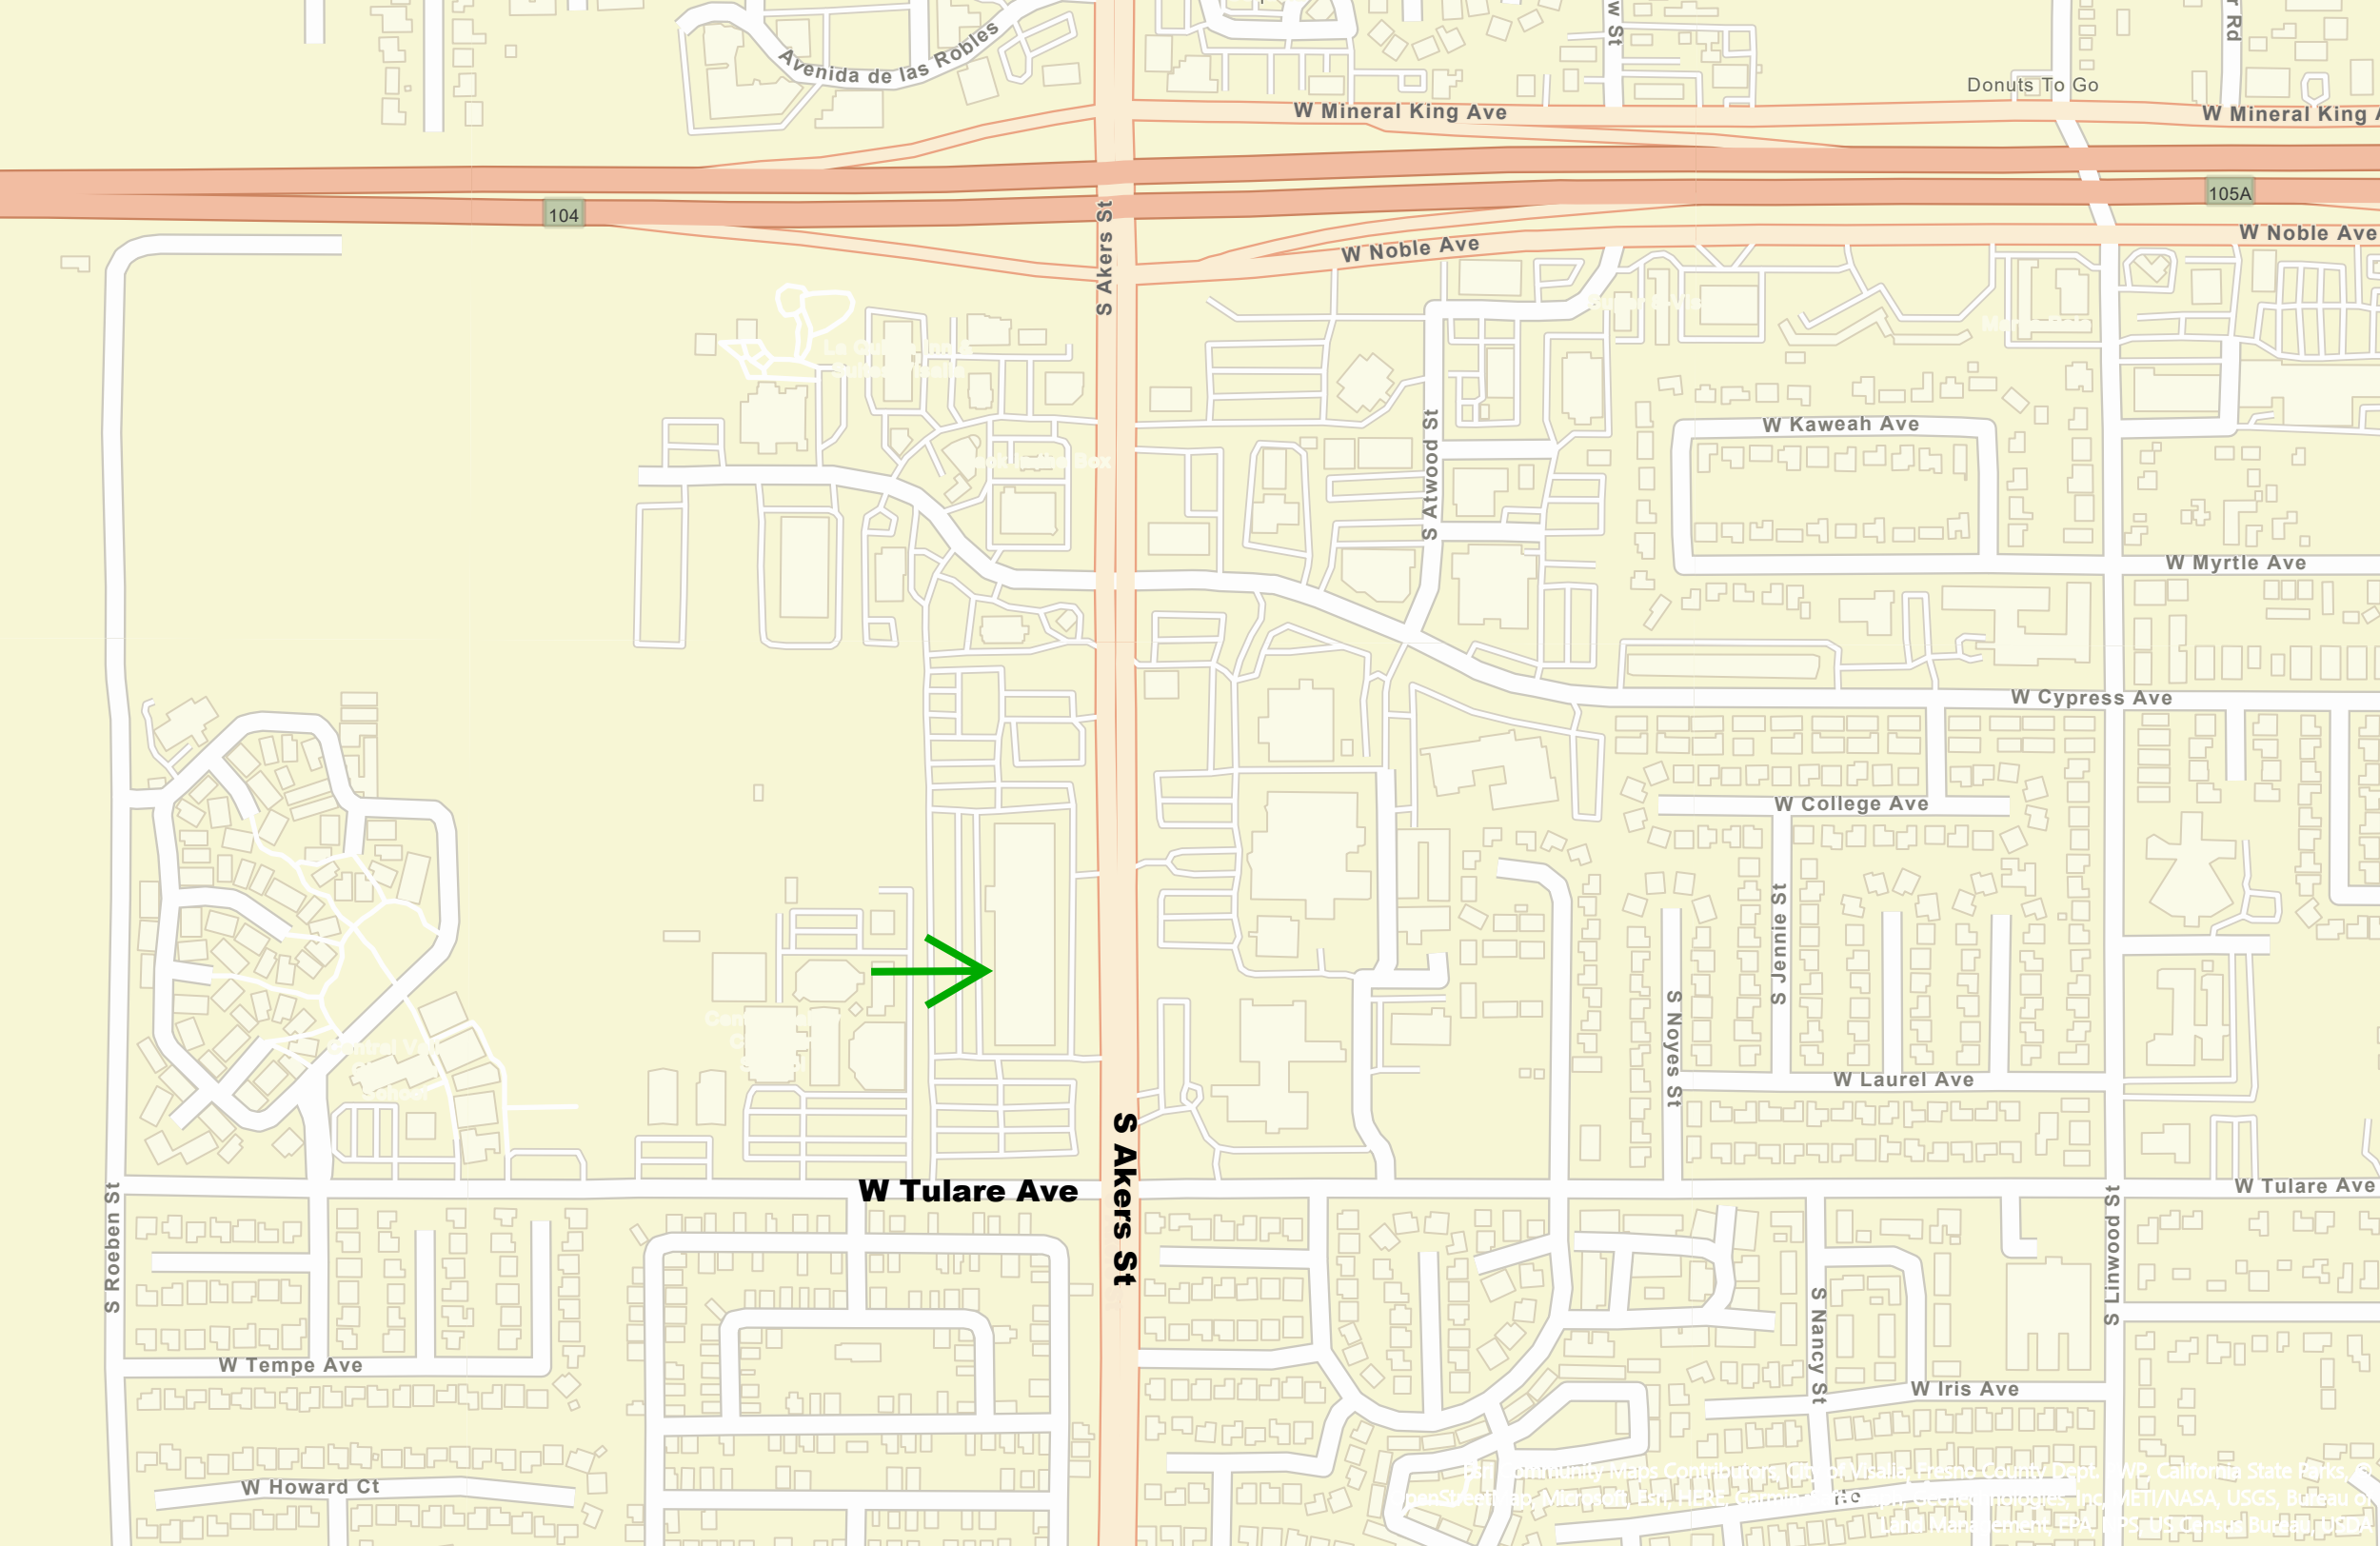

# The Registrar of Voters Office **WILL BE MOVING!!!**

We are thrilled to announce that our office will be relocating to the first floor of Tulare/Akers Professional Center on August 21, 2023. Our new location will provide us with more space and a collaborative work environment.

We look forward to serving you at our new location!

Avenida de las Robles

W Mineral King Ave

Donuts To Go

W Mineral King Ave

104

105A

W Noble Ave