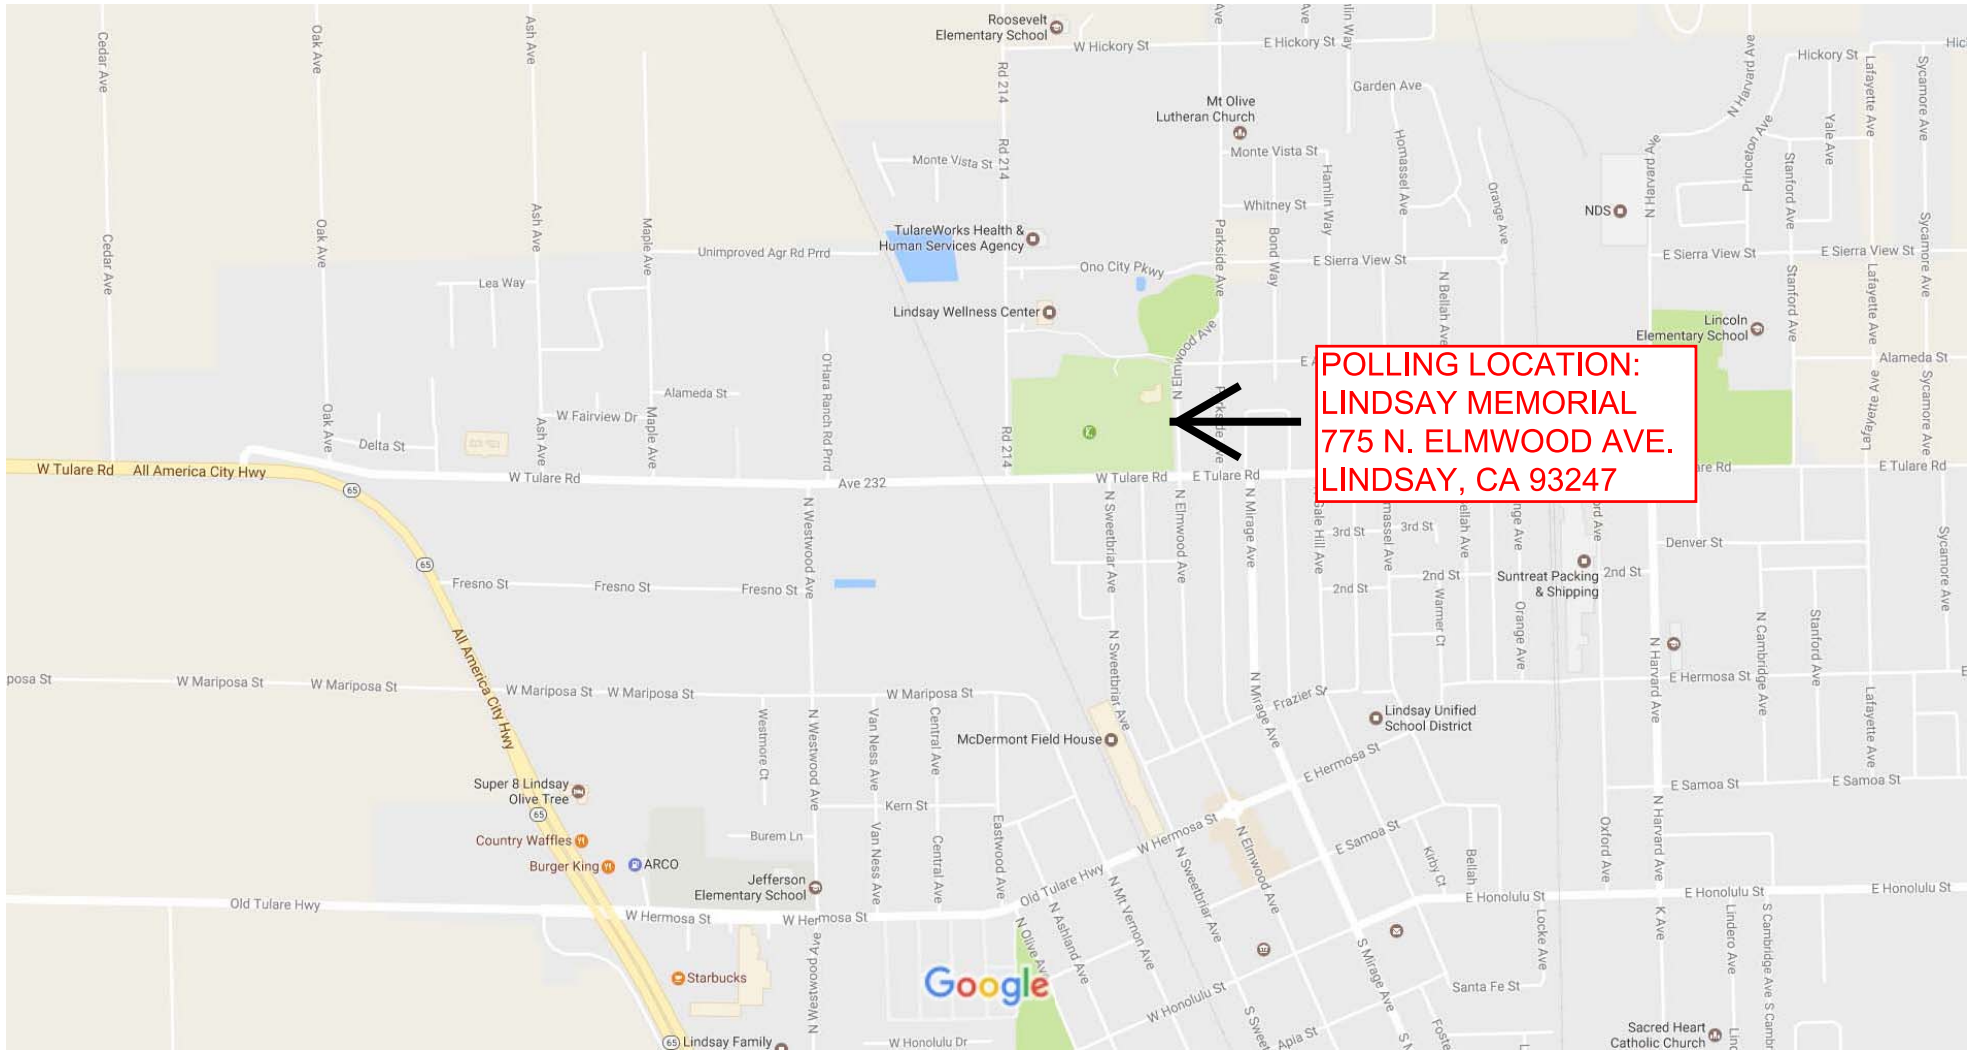

June 6, 2017 Special Election Hours: 7:00 AM-8:00 PM

**POLLING LOCATION:
LINDSAY MEMORIAL
775 N. ELMWOOD AVE.
LINDSAY, CA 93247**